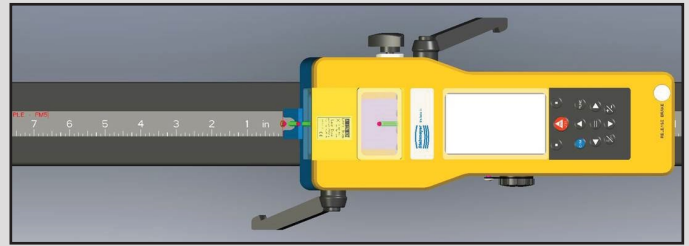

## FM5-BT Basic

- Vertical laser for measuring catenary height
- Horizontal laser for measuring pole leading edge (distance to middle of track gauge) and measuring catenary stagger in connection with data transfer
- Camera display, digital pointfinder, 2-4x zoom
- Photos/screenshots are possible
- Bluetooth® 4.0 port
- Tilt sensor for track tilt
- Measurement ranges:
  - Track gauge: 1435 mm (56.5") - others on request
  - Stagger scale:  $\pm 700$  mm (27.5")
  - Scale value: 5 mm or 1/8"
- Included in kit:
  - USB: charger, 4 plugs
  - Laser glasses
  - LED lighting device for night/tunnel work
  - Aluminum case for device and accessories
  - One-piece measuring bar for track gauge

## FM5-BT Standard

- Vertical laser for measuring catenary height
- Horizontal laser for measuring pole leading edge (distance to middle of track gauge) and measuring catenary stagger in connection with data transfer
- Camera display, digital pointfinder, 2-4x zoom
- Photos/screenshots are possible
- Bluetooth® 4.0 port
- Tilt sensor for track tilt
- Measurement ranges:
  - Track gauge: 1435 mm (56.5") - others on request
  - Stagger scale:  $\pm 700$  mm (27.5")
  - Scale value: 5 mm or 1/8"
- Included in kit:
  - USB: charger, 4 plugs
  - Universal mini car charger, input: 12V DC
  - Laser glasses
  - LED lighting device for night/tunnel work
  - Aluminum case for device and accessories
  - Two-piece measuring bar for track gauge
  - Carry bag for measuring bar

## FM-LO Basic

- Target optics and vertical laser for measuring catenary height
- Powered by 2 AAA batteries
- Measurement ranges:
  - Track gauge: 1435 mm (56.5") - others on request
  - Stagger scale:  $\pm 700$  mm (27.5")
  - Scale value: 5 mm or 1/8"
- Included in kit:
  - Aluminum transport case
  - One-piece measuring bar for track gauge