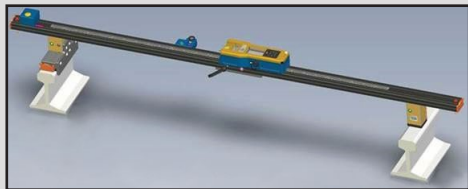

## FM5-BT Basic

- Vertical laser for measuring catenary height
- Horizontal laser for measuring pole leading edge (distance to middle of track gauge) and measuring catenary stagger in connection with data transfer
- Camera display, digital pointfinder, 2-4x zoom
- Photos/screenshots are possible
- Bluetooth® 4.0 port
- Tilt sensor for track tilt
- Measurement ranges:
  - Track gauge: 1435 mm (56.5") - others on request
  - Stagger scale:  $\pm 700$  mm (27.5")
  - Scale value: 5 mm or 1/8"
- Included in kit:
  - USB: charger, 4 plugs
  - Laser glasses
  - LED lighting device for night/tunnel work
  - Aluminum case for device and accessories
  - One-piece measuring bar for track gauge

## FM5-BT Standard

- Vertical laser for measuring catenary height
- Horizontal laser for measuring pole leading edge (distance to middle of track gauge) and measuring catenary stagger in connection with data transfer
- Camera display, digital pointfinder, 2-4x zoom
- Photos/screenshots are possible
- Bluetooth® 4.0 port
- Tilt sensor for track tilt
- Measurement ranges:
  - Track gauge: 1435 mm (56.5") - others on request
  - Stagger scale:  $\pm 700$  mm (27.5")
  - Scale value: 5 mm or 1/8"
- Included in kit:
  - USB: charger, 4 plugs
  - Universal mini car charger, input: 12V DC
  - Laser glasses
  - LED lighting device for night/tunnel work
  - Aluminum case for device and accessories
  - Two-piece measuring bar for track gauge
  - Carry bag for measuring bar

## FM-LO Basic

- Target optics and vertical laser for measuring catenary height
- Powered by 2 AAA batteries
- Measurement ranges:
  - Track gauge: 1435 mm (56.5") - others on request
  - Stagger scale:  $\pm 700$  mm (27.5")
  - Scale value: 5 mm or 1/8"
- Included in kit:
  - Aluminum transport case
  - One-piece measuring bar for track gauge