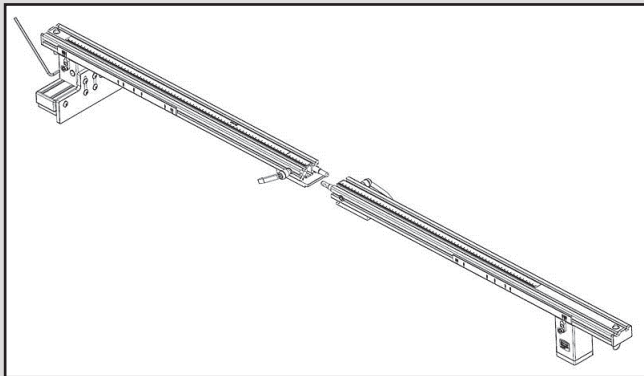

## FM5-BT Standard

- Vertical laser for measuring catenary height
- Horizontal laser for measuring pole leading edge (distance to middle of track gauge) and measuring catenary stagger in connection with data transfer
- Camera display, digital pointfinder, 2-4x zoom
- Photos/screenshots are possible
- Bluetooth® 4.0 port
- Tilt sensor for track tilt
- Measurement ranges:
  - Track gauge: 1435 mm (56.5") - others on request
  - Stagger scale:  $\pm 700$  mm (27.5")
  - Scale value: 5 mm or 1/8"
- Included in kit:
  - USB: charger, 4 plugs
  - Universal mini car charger, input: 12V DC
  - Laser glasses
  - LED lighting device for night/tunnel work
  - Aluminum case for device and accessories
  - Two-piece measuring bar for track gauge
  - Carry bag for measuring bar

## FM-LO Basic

- Target optics and vertical laser for measuring catenary height
- Powered by 2 AAA batteries
- Measurement ranges:
  - Track gauge: 1435 mm (56.5") - others on request
  - Stagger scale:  $\pm 700$  mm (27.5")
  - Scale value: 5 mm or 1/8"
- Included in kit:
  - Aluminum transport case
  - One-piece measuring bar for track gauge

## FM-LO Standard

- Target optics and vertical laser for measuring catenary height
- Powered by 2 rechargeable AAA batteries (1.2 V)
- Measurement ranges:
  - Track gauge: 1435 mm (56.5") - others on request
  - Stagger scale:  $\pm 700$  mm (27.5")
  - Scale value: 5 mm or 1/8"
- Included in kit:
  - Battery charger
  - Laser glasses
  - Lighting device for night/tunnel work
  - Aluminum transport case
  - Two-piece measuring bar for track gauge
  - Carry bag for measuring bar