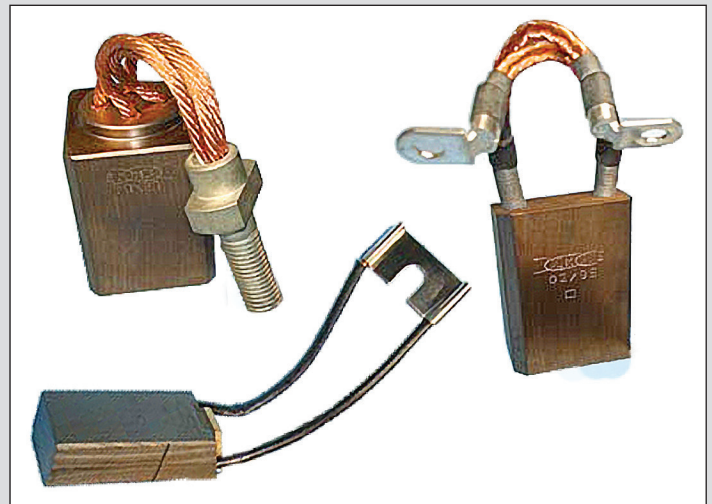

# Carbon Traction Brushes

Western Sierras offers the complete range of carbon brushes from Morgan Advanced Materials - a global leader in the traction brush market with over 100 years of experience supplying quality products, services and solutions for electric motors and current collector systems.

Morgan Advanced Materials designs and manufactures brush-gear for a wide range of traction applications including mainline, suburban, metro and tramway systems. The arduous operating conditions are recognized in the design and production criteria.