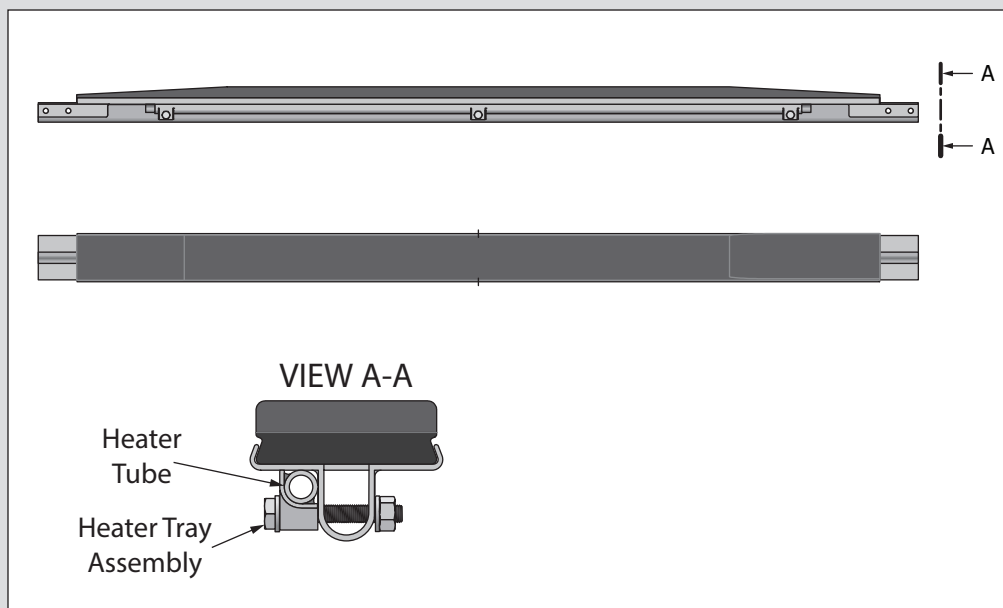

Pantograph Carbon Heating

Pantograph Carbon Heaters consist of heat generating electric cables contained in metal fixtures that can be attached to pantograph carbon trays to prevent ice accumulation on the carbons during inclement weather. Western Sierras can provide heaters customized to fit your specific needs.

CONTACT US TODAY WITH YOUR REQUIREMENTS!

westernsierras
Supplying rail parts proven worldwide

Western Sierras, Inc.
314 North Park Street
Reno, NV 89512

☎ (775) 324-2577
☎ (775) 786-6098
@ info@westernsierras.com
🌐 www.westernsierras.com