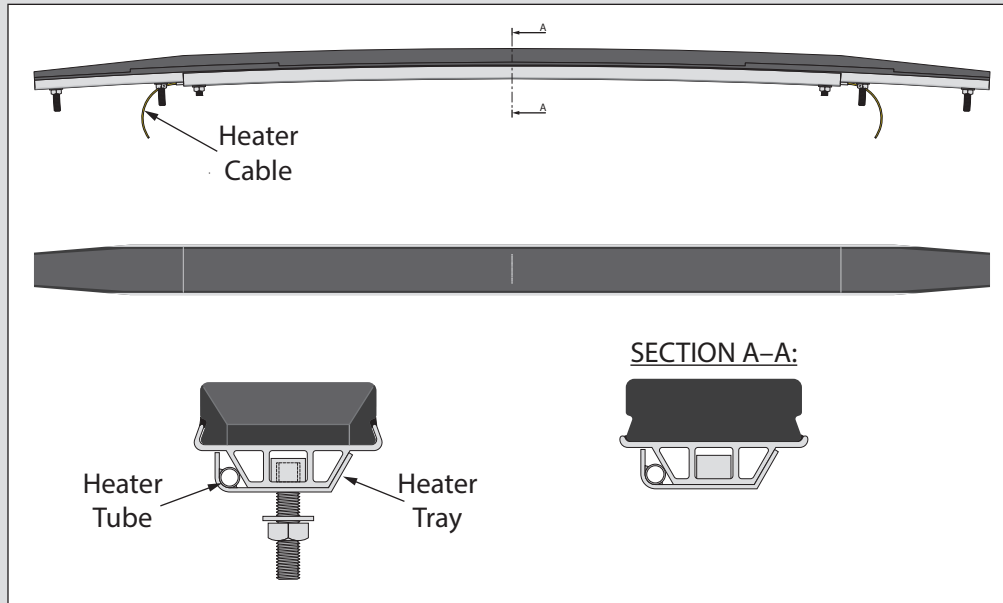

Pantograph Carbon Heating

Pantograph Carbon Heaters consist of heat generating electric cables contained in metal fixtures that can be attached to pantograph carbon trays to prevent ice accumulation on the carbons during inclement weather. Western Sierras can provide heaters customized to fit your specific needs.

CONTACT US TODAY WITH YOUR REQUIREMENTS!

westernsierras
Supplying rail parts proven worldwide

Western Sierras, Inc.
314 North Park Street
Reno, NV 89512

☎ (775) 324-2577
☎ (775) 786-6098
@ info@westernsierras.com
🌐 www.westernsierras.com